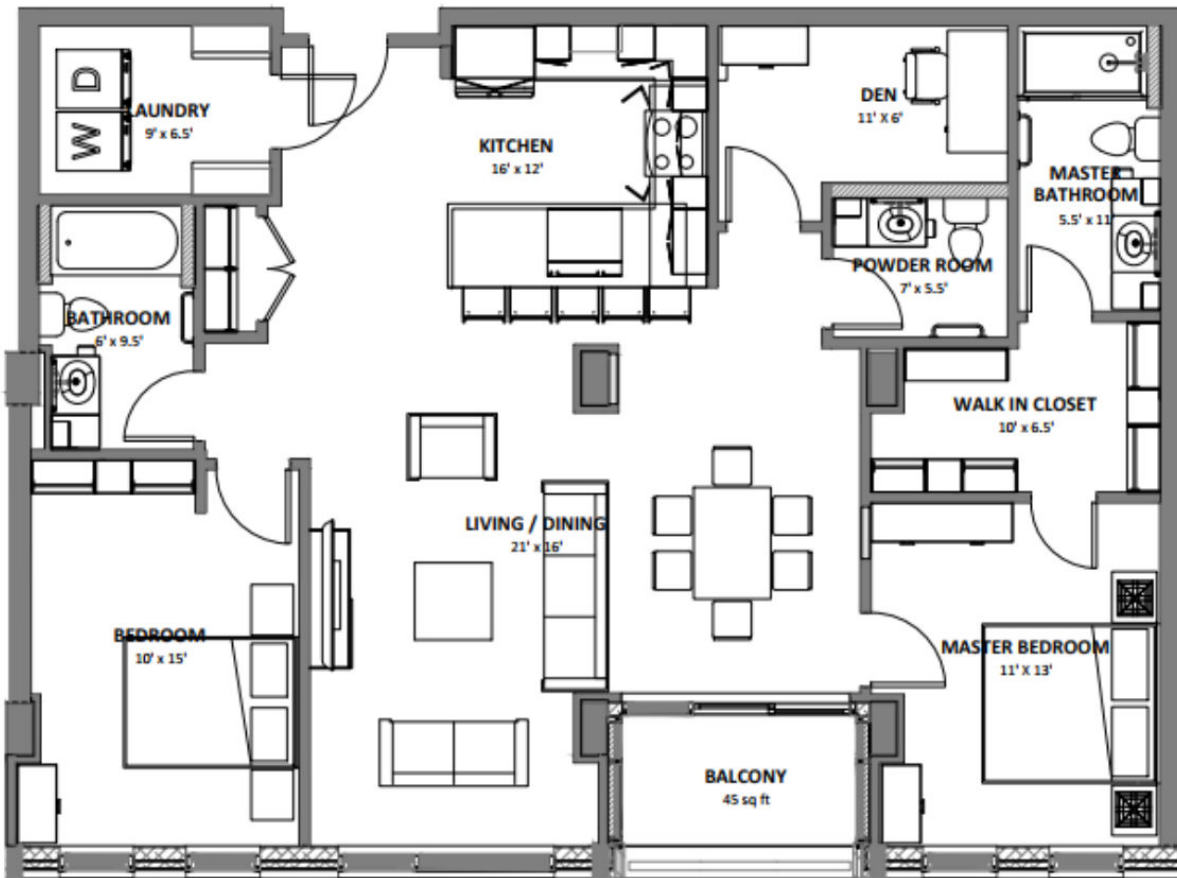

SUITE 206, 306, 406

BEDROOMS:	2	SQUARE FOOTAGE:	1,350
DEN:	YES	SUITE TYPE:	F
BATHROOMS:	2.5		