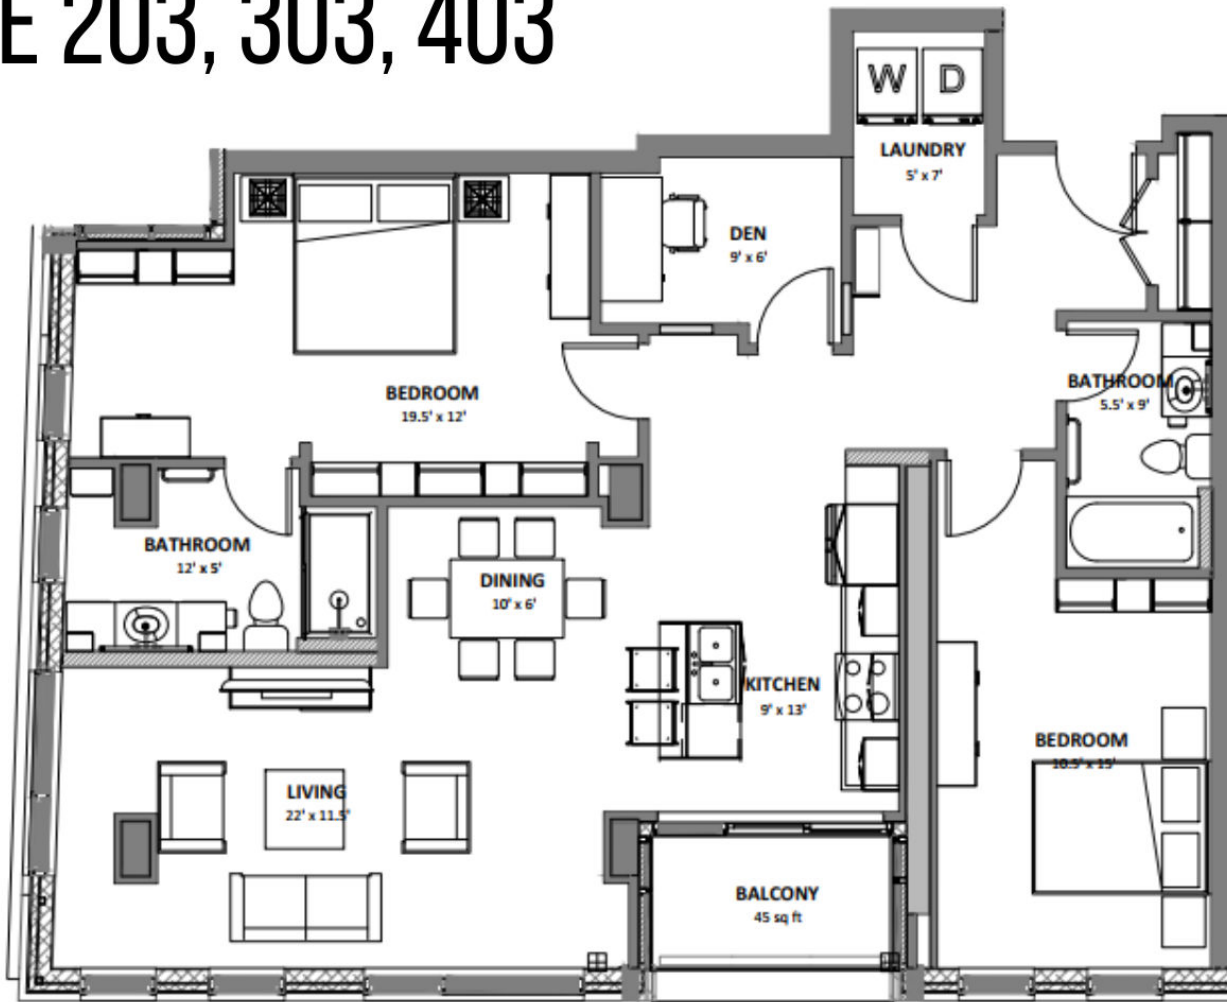

# SUITE 203, 303, 403

BEDROOMS:	2	SQUARE FOOTAGE:	1,250
DEN:	YES	SUITE TYPE:	C
BATHROOMS:	2		