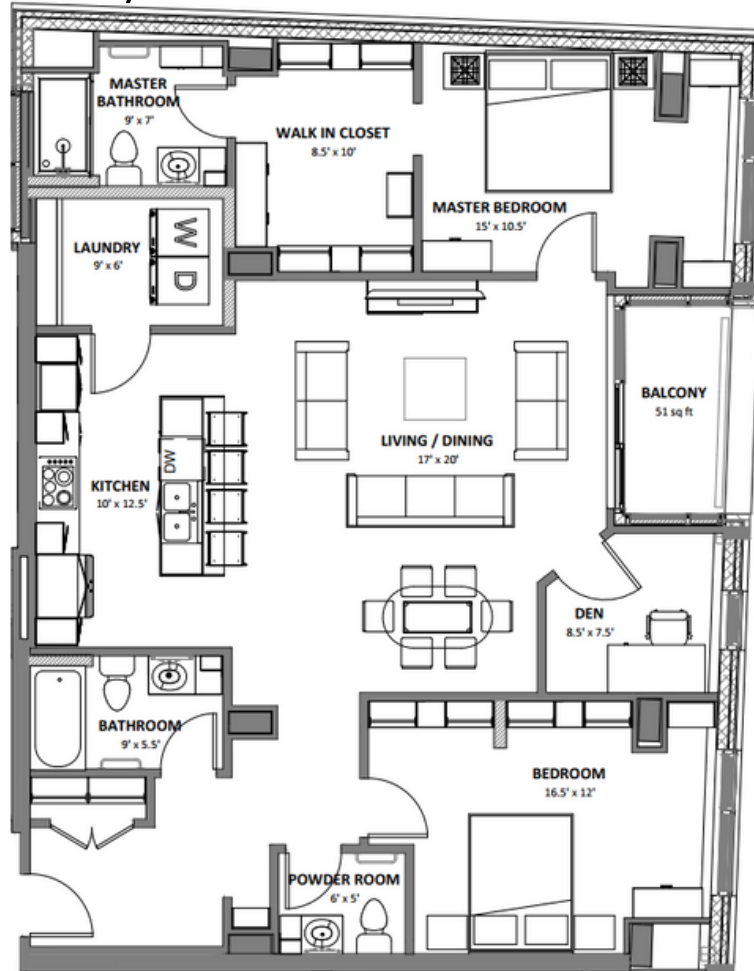

# SUITE 209, 309, 409

BEDROOMS:	2	SQUARE FOOTAGE:	1,450
DEN:	YES	SUITE TYPE:	I
BATHROOMS:	2.5		