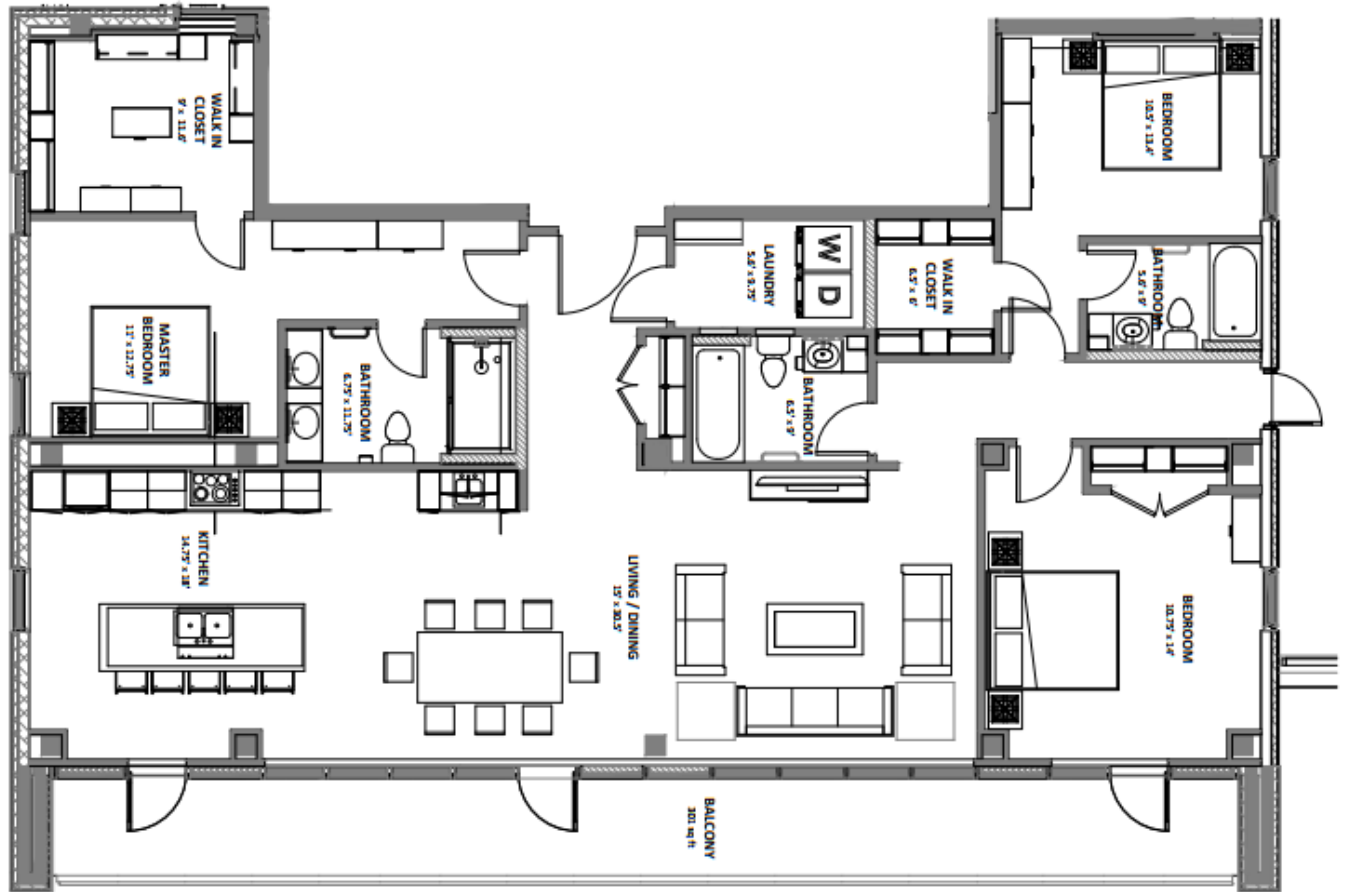

# SUITE 1901

# PENTHOUSE

BEDROOMS:	3	SQUARE FOOTAGE:	2,000
DEN:	NO	SUITE TYPE:	V
BATHROOMS:	3		