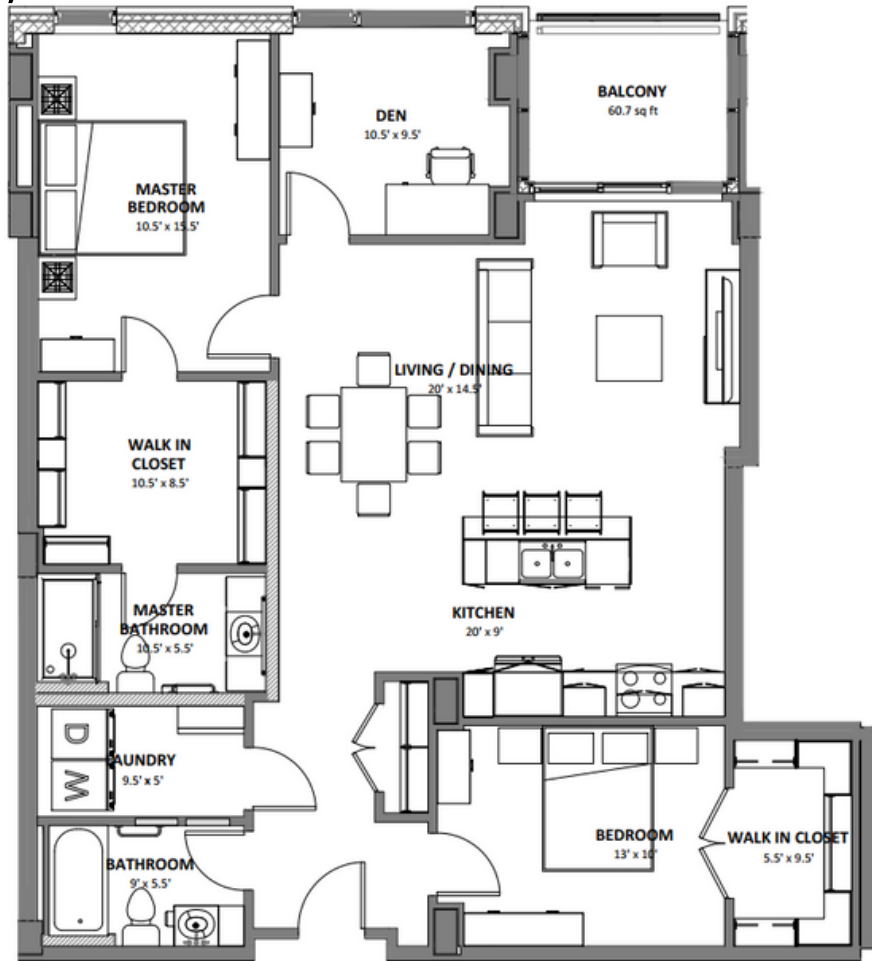

SUITE 311, 411

BEDROOMS:	2	SQUARE FOOTAGE:	1,350
DEN:	YES	SUITE TYPE:	KA
BATHROOMS:	2		